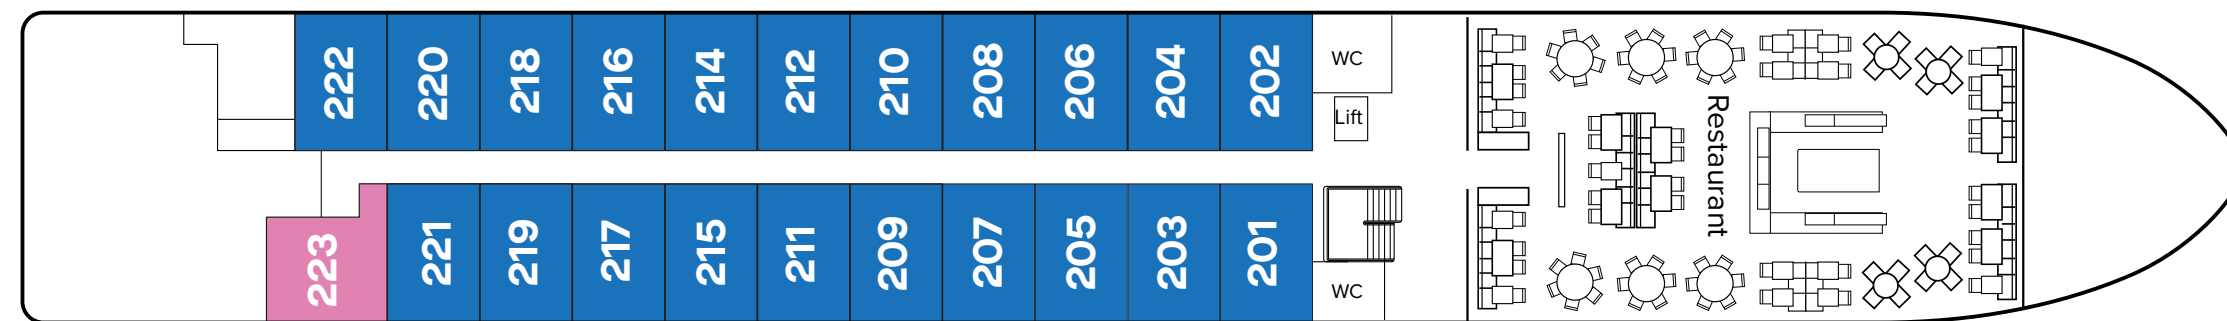

Deck Plans

MS Estrela

Sun Deck

Upper Deck

Main Deck

Lower Deck

Suite Categories

Upper Deck

- Owner's Suite
French Balcony Suite (250 sq. ft./23.2 sq. m.)
- Category S
French Balcony Suite (194 sq. ft./18 sq. m.)
- Category A
French Balcony Suite (157 sq. ft./14.6 sq. m.)

Main Deck

- Category B
French Balcony Suite (157 sq. ft./14.6 sq. m.)
- Category CT - Fixed Twin Beds
French Balcony Suite (179 sq. ft./16.6 sq. m.)

Lower Deck

- Category E
Window Stateroom (157 sq. ft./14.6 sq. m.)

Technical Data

MS Estrela – Built 2024

• Length: 80 m • Guest Capacity: 114