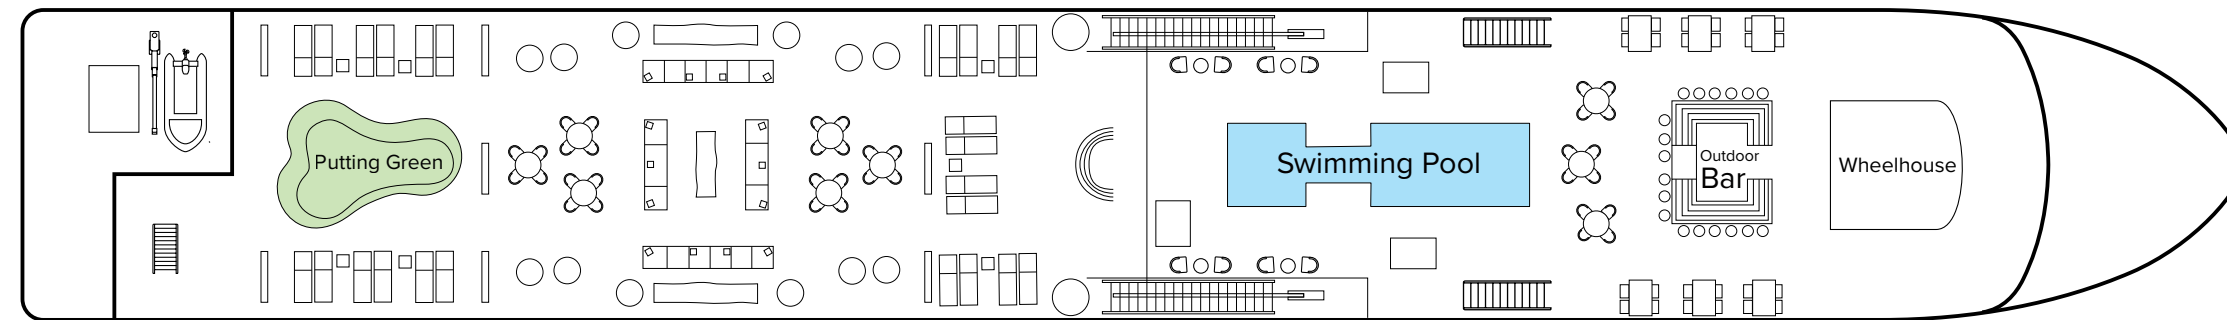

Deck Plans

MS Estrela

Sun Deck

Upper Deck

Main Deck

Lower Deck

Suite Categories

Upper Deck

- Owner's Suite
French Balcony Suite (250 sq. ft./23.2 sq. m.)
- Category S
French Balcony Suite (194 sq. ft./18 sq. m.)
- Category A
French Balcony Suite (157 sq. ft./14.6 sq. m.)

Main Deck

- Category B
French Balcony Suite (157 sq. ft./14.6 sq. m.)
- Category CT - Fixed Twin Beds
French Balcony Suite (179 sq. ft./16.6 sq. m.)

Lower Deck

- Category E
Window Stateroom (157 sq. ft./14.6 sq. m.)

Technical Data

MS Estrela – Built 2024

• Length: 80 m • Guest Capacity: 114