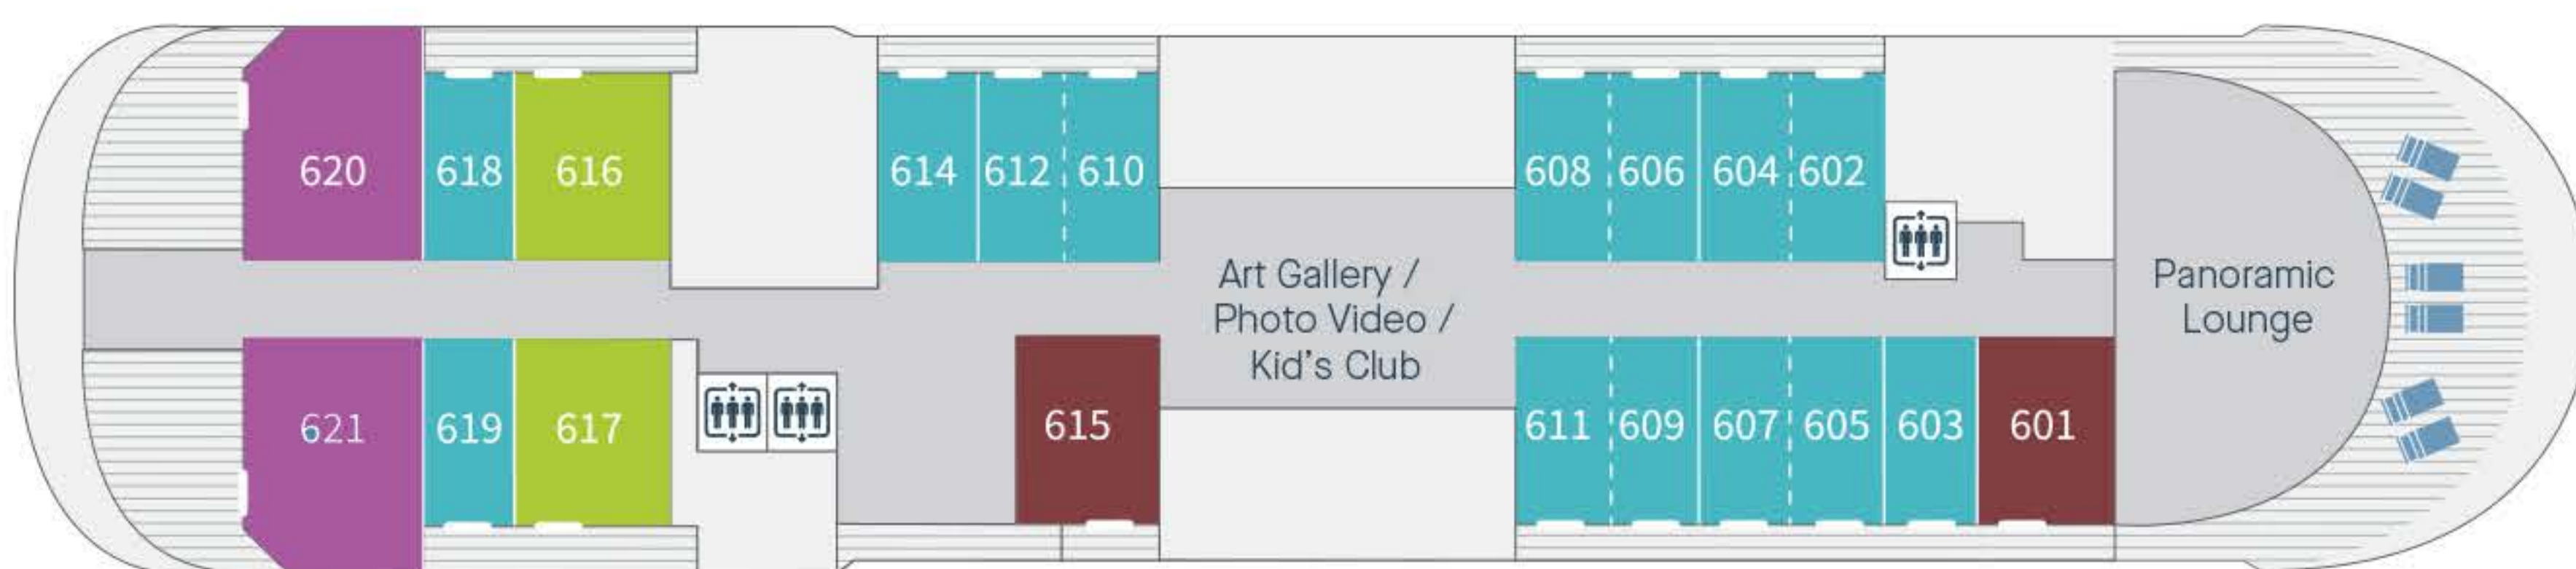

Deck & Suite Plans

Le Lapérouse

Suite Categories

- Owner's Suite
- Grand Deluxe Balcony Suites
- Privilege Balcony Suites
- Deluxe Balcony Suites
- Prestige Balcony Staterooms
- Deluxe Balcony Staterooms

Deck 6

Technical Data

Le Lapérouse – Built 2017

• Length: 131m • Maximum Cruising Speed: 18 Knots • Guest Capacity: 180

Le Jacques Cartier – Built 2020

• Length: 131m • Max. Cruising Speed: 18 Knots • Guest Capacity: 184