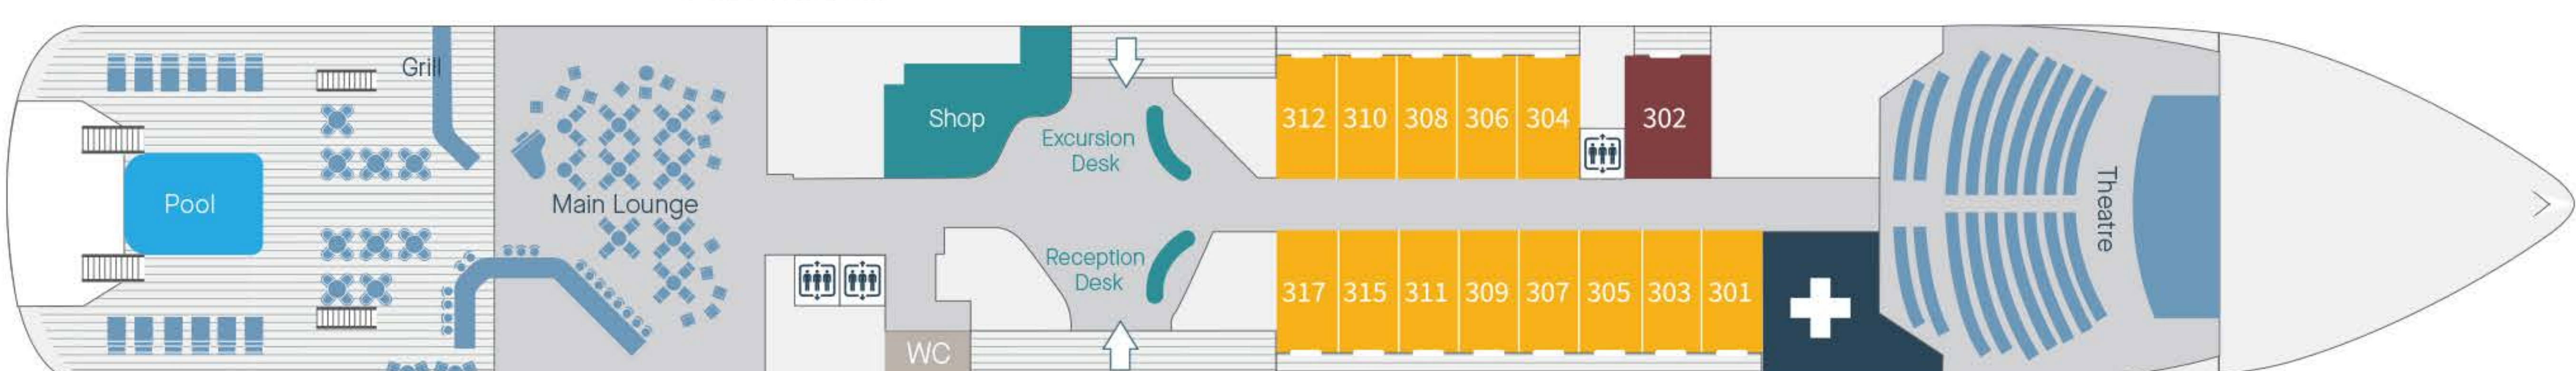

## Le Lapérouse

**Deck 4**

**Deck 3**

**Deck 2**

#### Le Lapérouse – Built 2017

• Length: 131m • Maximum Cruising Speed: 18 Knots • Guest Capacity: 180

#### Le Jacques Cartier – Built 2020

• Length: 131m • Max. Cruising Speed: 18 Knots • Guest Capacity: 184