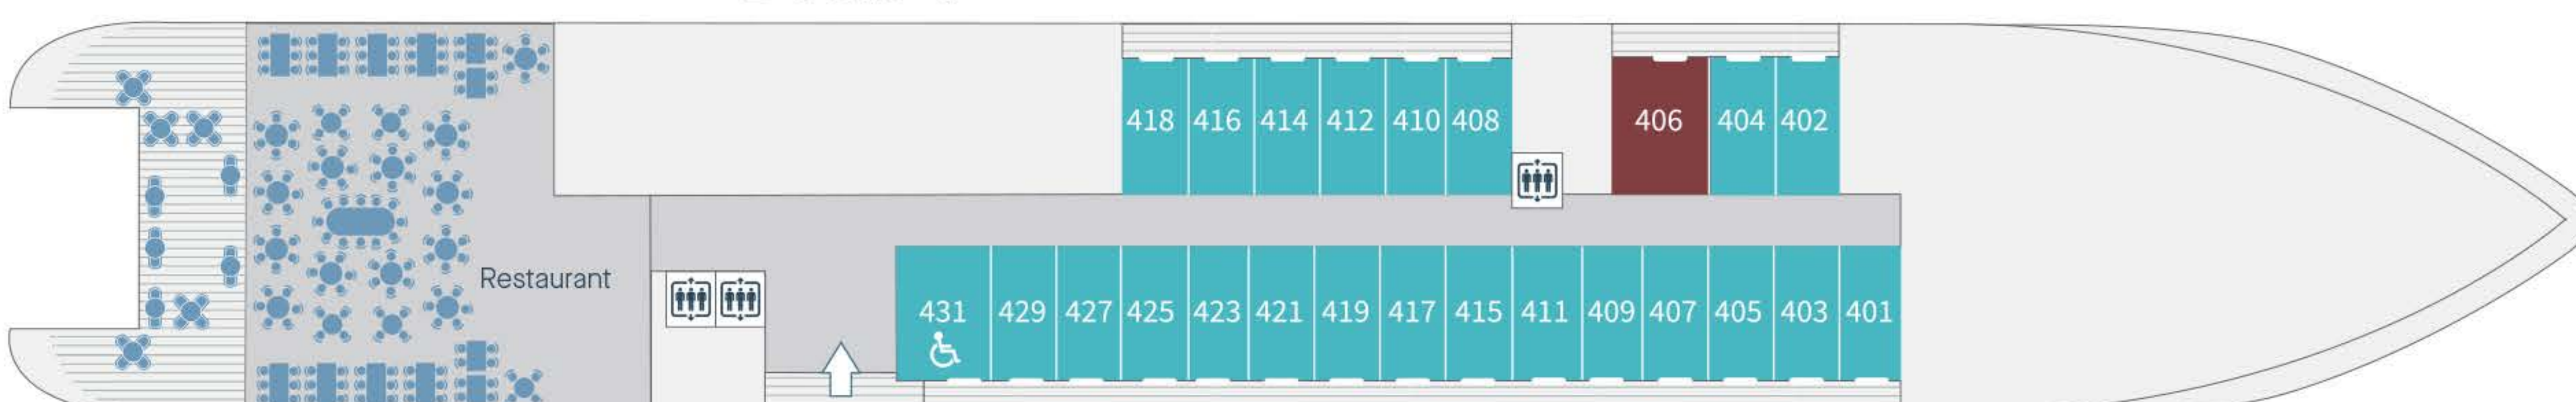

## Le Lapérouse

**Deck 4**

**Deck 3**

**Deck 2**

#### Le Lapérouse – Built 2017

• Length: 131m • Maximum Cruising Speed: 18 Knots • Guest Capacity: 180

#### Le Jacques Cartier – Built 2020

• Length: 131m • Max. Cruising Speed: 18 Knots • Guest Capacity: 184