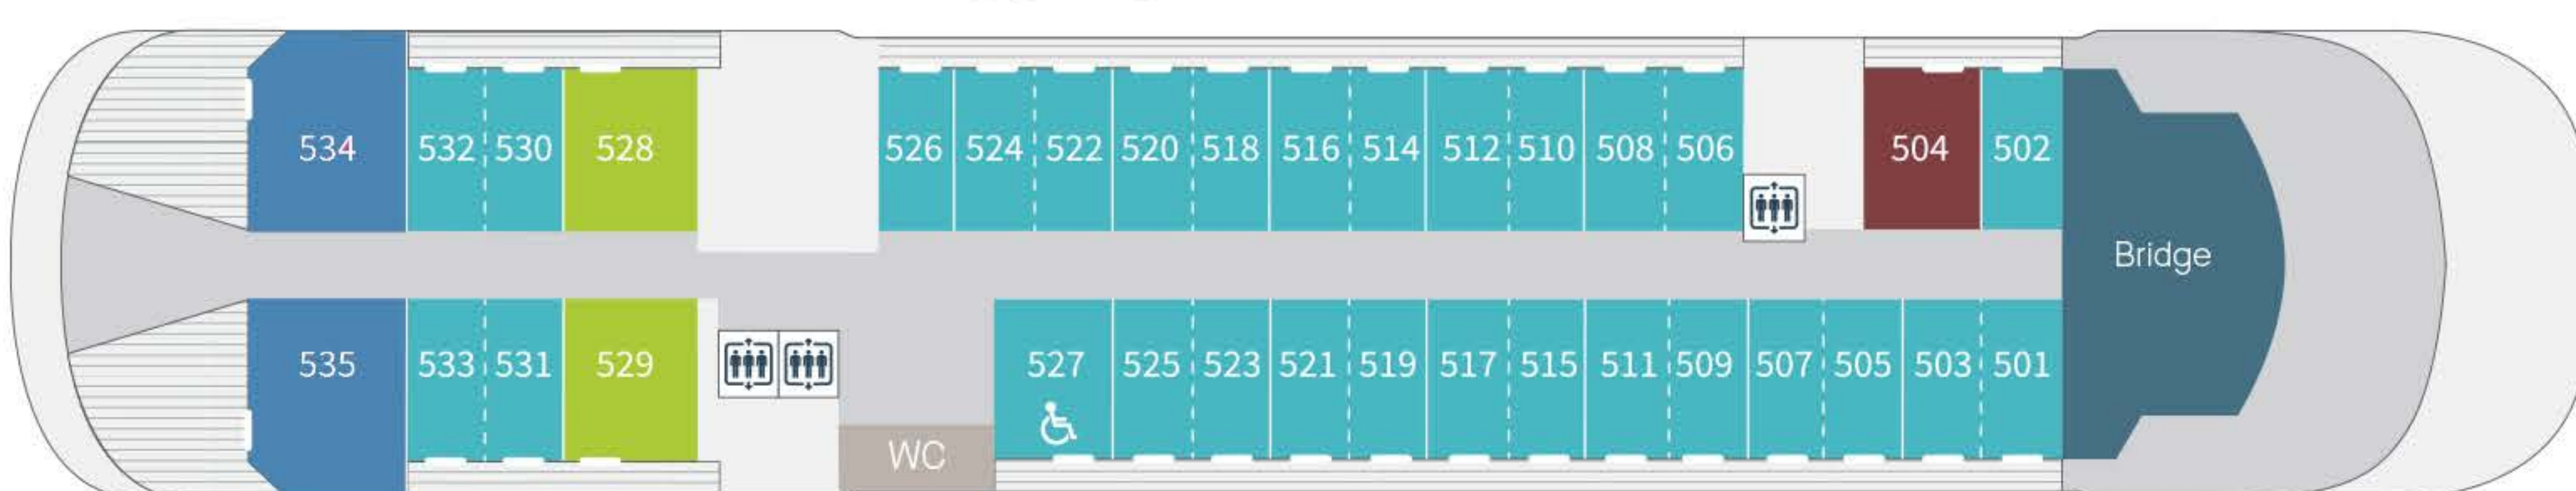

### Suite Categories

- Owner's Suite
- Grand Deluxe Balcony Suites
- Privilege Balcony Suites
- Deluxe Balcony Suites
- Prestige Balcony Staterooms
- Deluxe Balcony Staterooms

**Deck 7**

**Deck 6**

**Deck 5**

**Deck 4**

**Deck 3**

**Deck 2**

#### Le Lapérouse – Built 2017

• Length: 131m • Maximum Cruising Speed: 18 Knots • Guest Capacity: 180

#### Le Jacques Cartier – Built 2020

• Length: 131m • Max. Cruising Speed: 18 Knots • Guest Capacity: 184