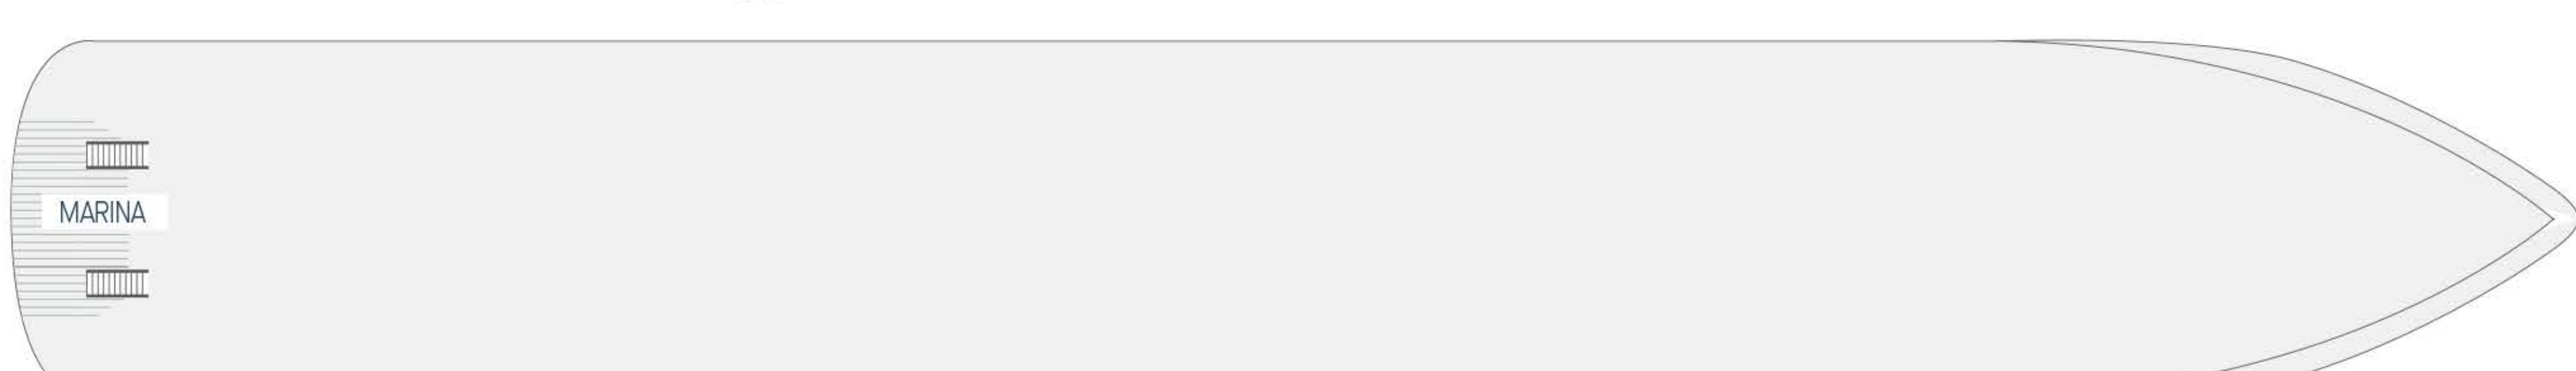

## Le Lapérouse

**Deck 4**

**Deck 3**

**Deck 2**

#### Le Lapérouse – Built 2017

• Length: 131m • Maximum Cruising Speed: 18 Knots • Guest Capacity: 180

#### Le Jacques Cartier – Built 2020

• Length: 131m • Max. Cruising Speed: 18 Knots • Guest Capacity: 184